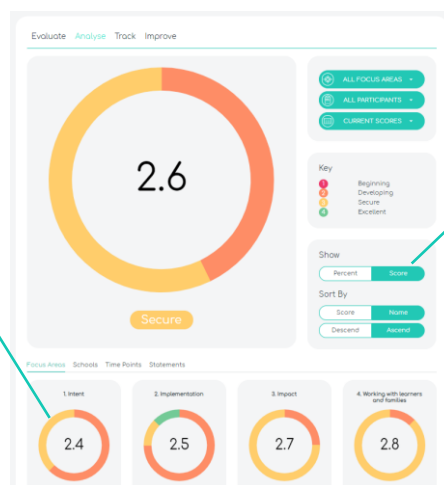

### Carrying out an Evaluation

This video will tell you how to carry out the evaluation: <https://youtu.be/qUZkWkQU8vs>

Choose the section you want to score

Change your score here

Add comments, evidence, and actions

### Analysing your results

This video will tell you how to analyse your results: <https://youtu.be/ypjimbQmcil>

Click on the graphs to drill down into the analysis

Switch between scores and percentages